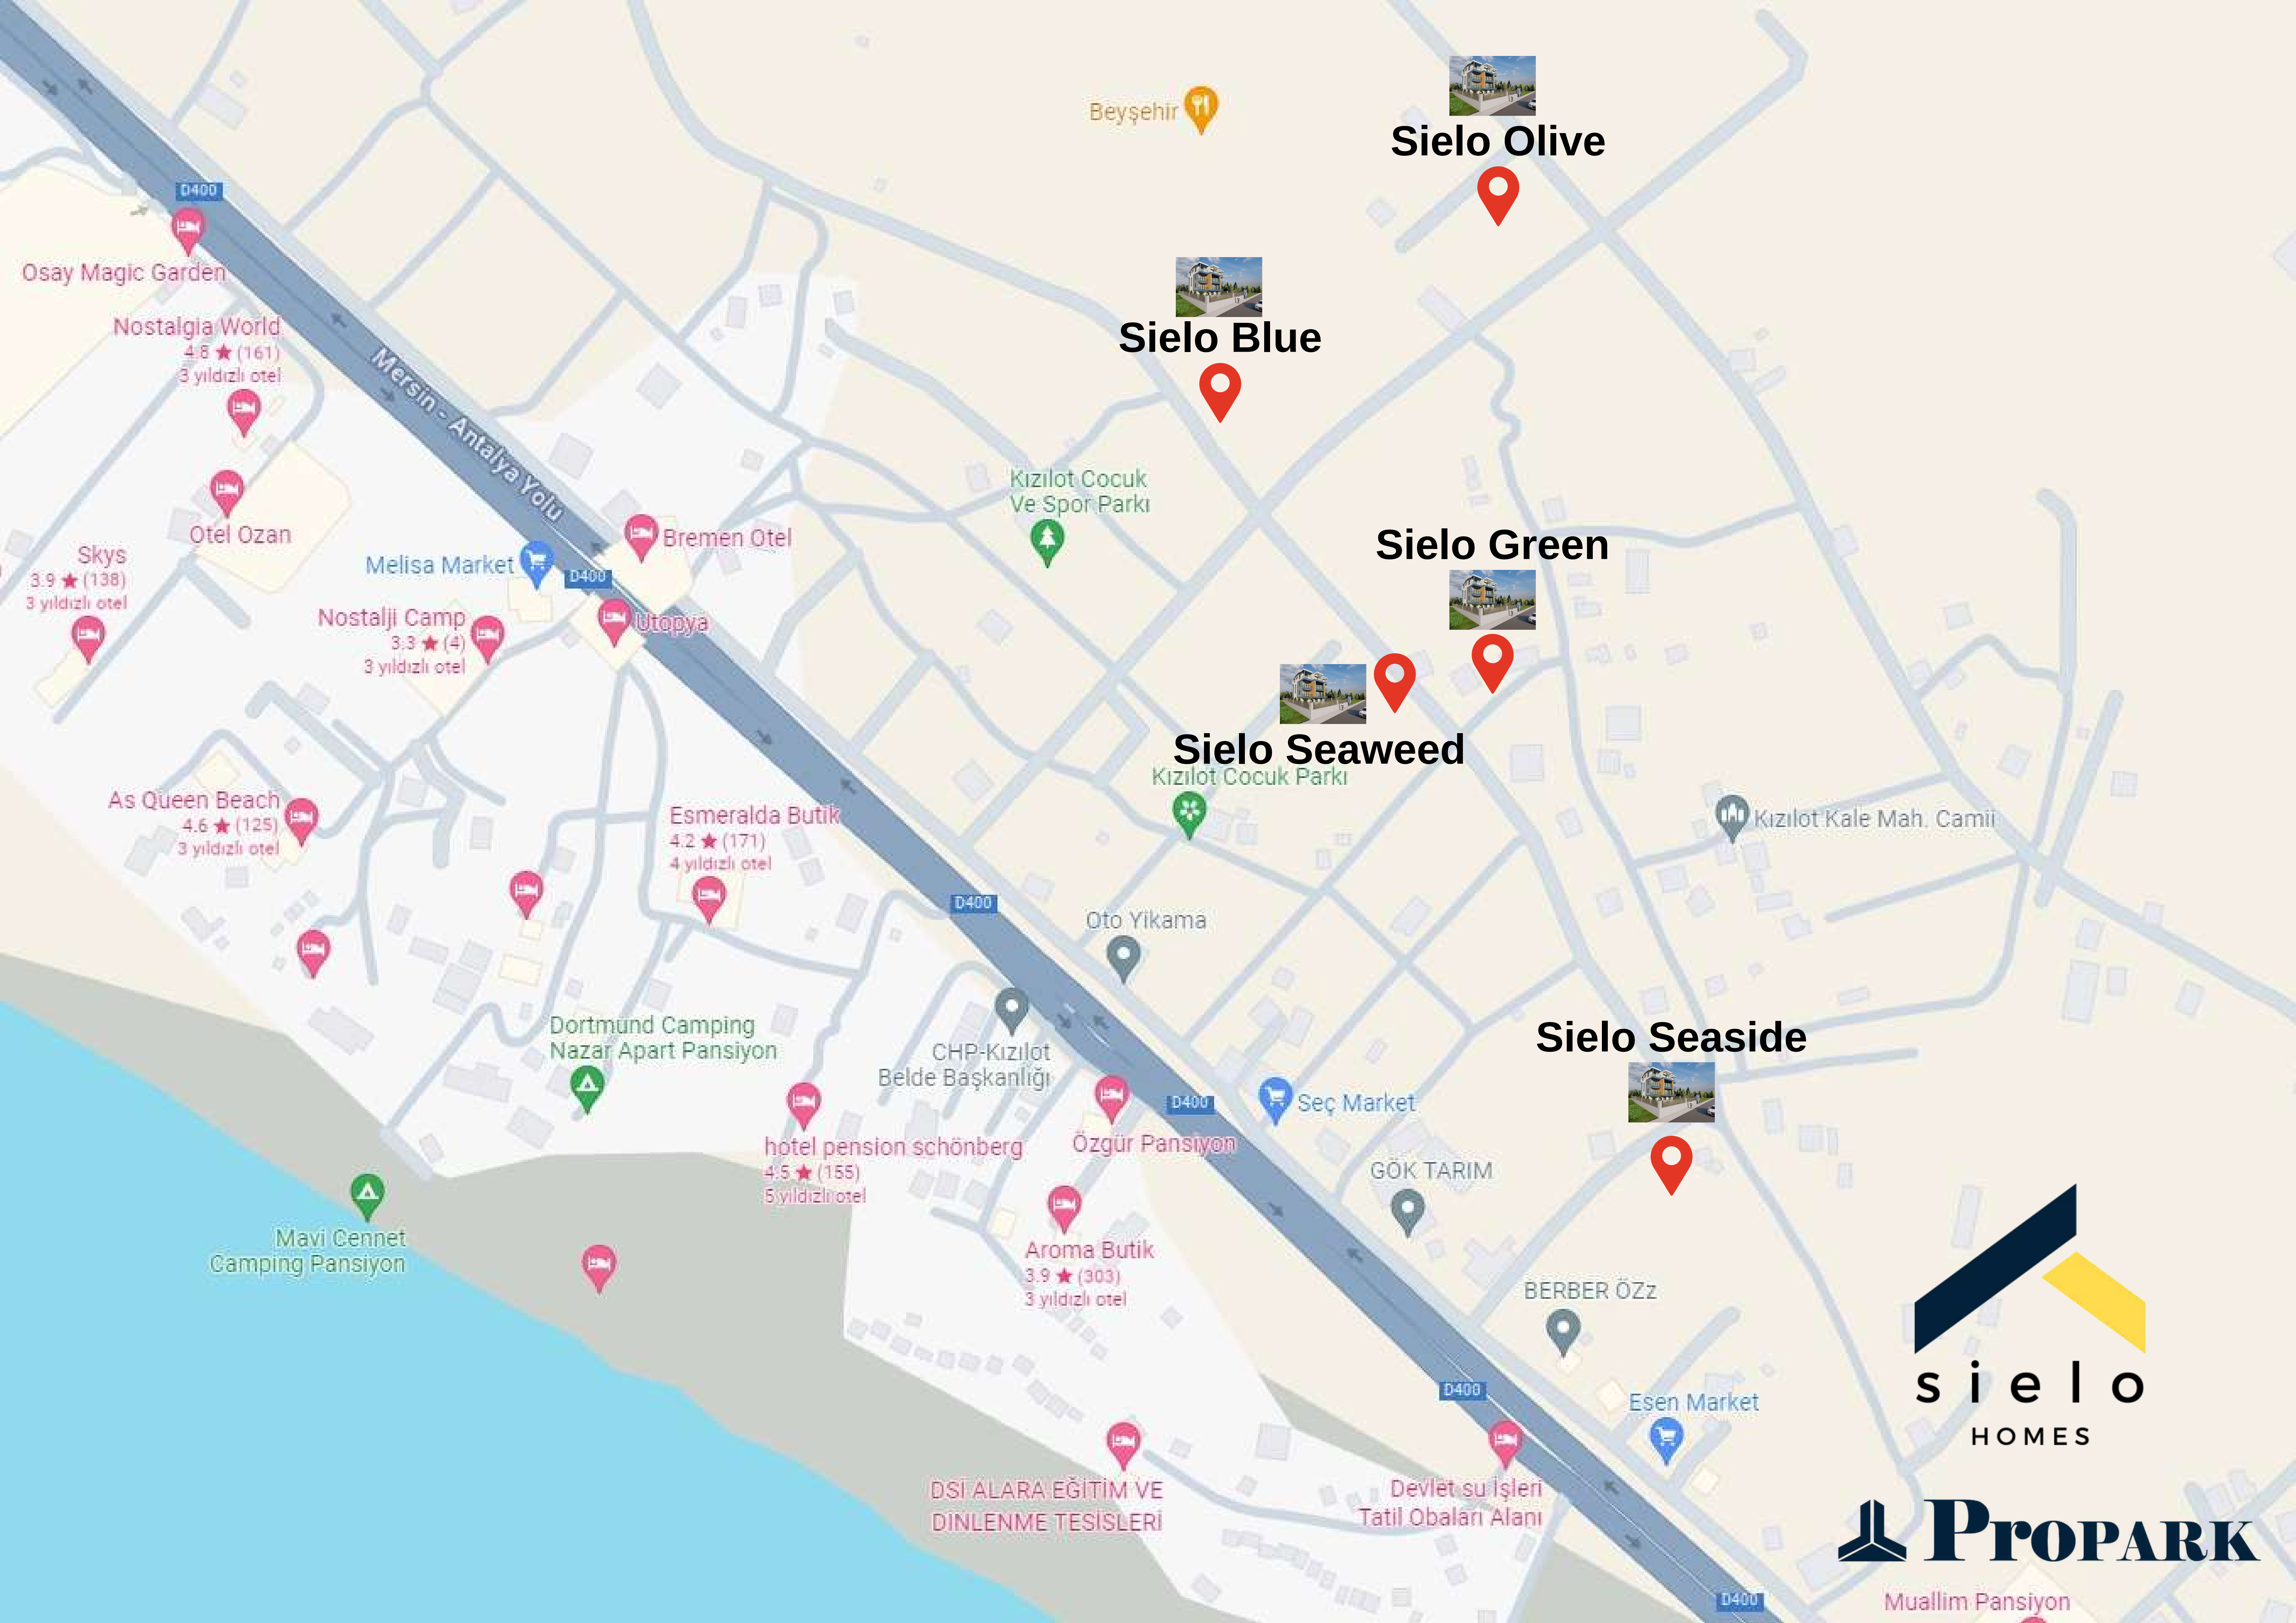

Beyşehir

Sielo Olive

Sielo Blue

Sielo Green

Sielo Seaweed

Sielo Seaside